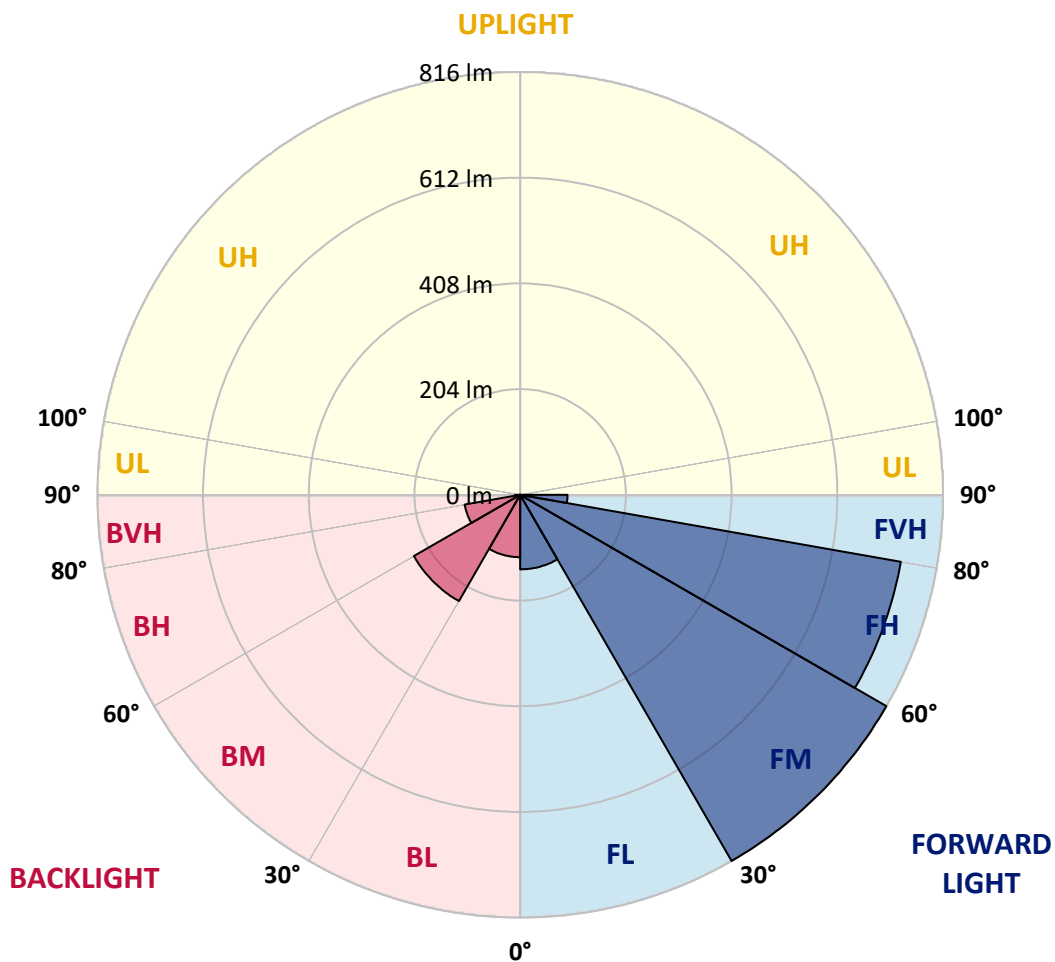

REPORT NUMBER: P145938

CATALOG NUMBER: OVH-E01-LED-E-U-SLL-8030

LUMINAIRE CLASSIFICATION SYSTEM LUMEN TABLE AND BUG RATING:

Zone		Lumens	% Fixture	Zone Rating/Lumen Limit		
				B	U	G
FL	(0°-30°)	143.9	6.3			
FM	(30°-60°)	816.2	35.9			
FH	(60°-80°)	746.0	32.8			G1/1800
FVH	(80°-90°)	91.3	4.0			G1/100
BL	(0°-30°)	120.5	5.3	B1/500		
BM	(30°-60°)	236.9	10.4	B1/1000		
BH	(60°-80°)	108.8	4.8	B0/110		G0/110
BVH	(80°-90°)	9.7	0.4			G0/10
UL	(90°-100°)	0.0	0.0		U0/0	
UH	(100°-180°)	0.0	0.0		U0/0	

BUG Rating: B1-U0-G1

Type IV Short