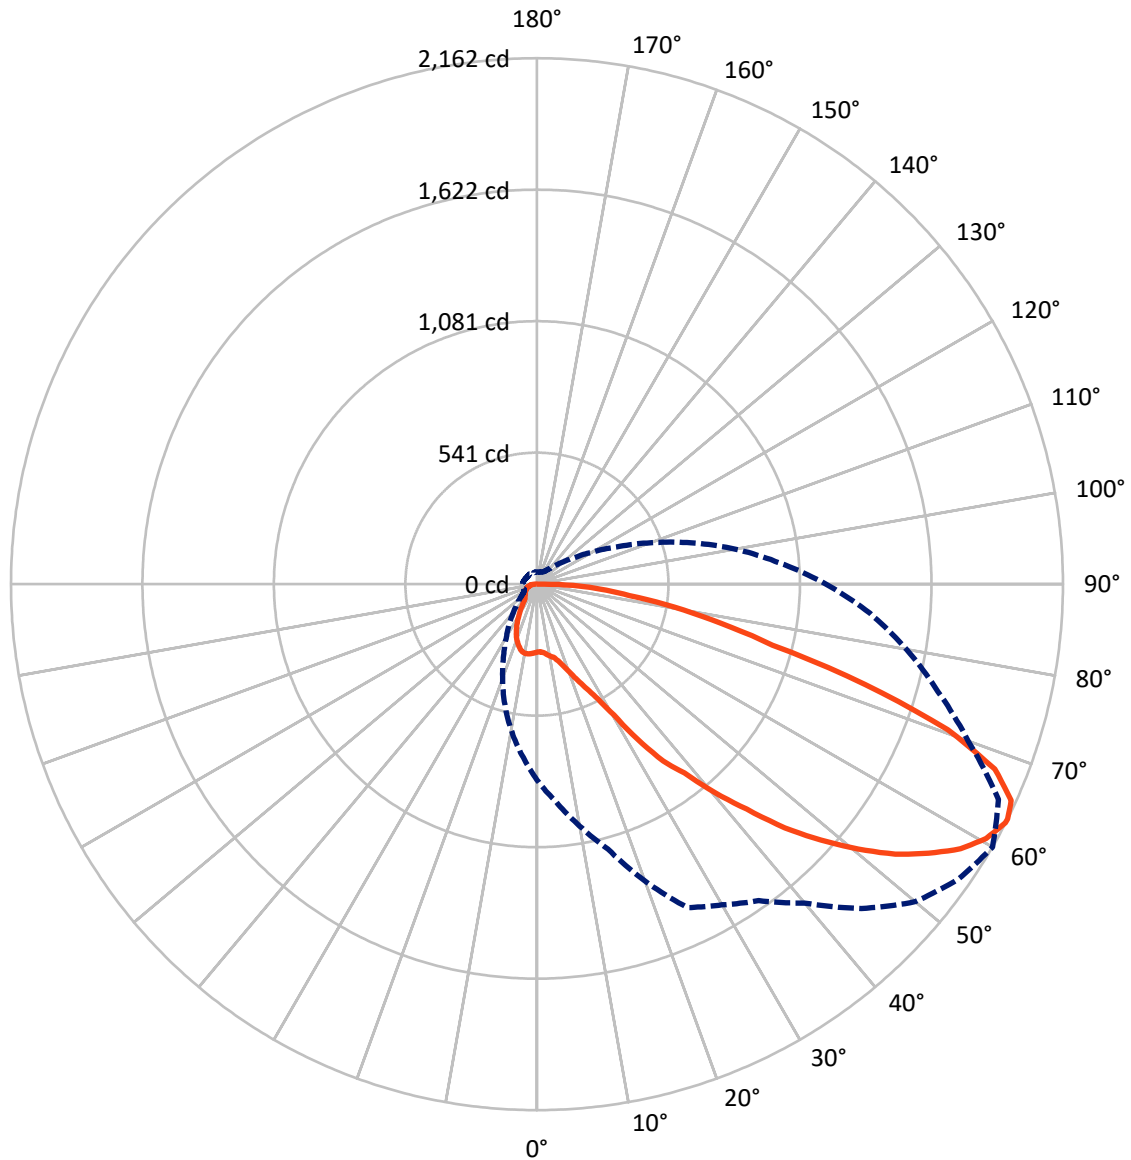

### Iso-Footcandle Lines of Horizontal Illumination

✕ Max cd  
 - - - 1/2 Max cd

Based on 10 foot mounting height. Maximum calculated value = 5.7 fc  
 Type IV - Short - Non-Cutoff

REPORT NUMBER: P145938  
CATALOG NUMBER: OVH-E01-LED-E-U-SLL-8030

### Luminous Intensity Polar Plot

— Vertical Plane Through 60-Deg Lateral      - - - Horizontal Cone Through 63-Deg Vertical

REPORT NUMBER: P145938

CATALOG NUMBER: OVH-E01-LED-E-U-SLL-8030

**FLUX DISTRIBUTION:**

**ZONAL LUMENS:**

Zone	Lumens	% Fixture
0°-10°	27.4	1.2
10°-20°	85.6	3.8
20°-30°	151.3	6.7
30°-40°	238.9	10.5
40°-50°	351.3	15.5
50°-60°	462.8	20.4
60°-70°	515.8	22.7
70°-80°	338.9	14.9
80°-90°	101.1	4.4
90°-100°	0.0	0.0
100°-110°	0.0	0.0
110°-120°	0.0	0.0
120°-130°	0.0	0.0
130°-140°	0.0	0.0
140°-150°	0.0	0.0
150°-160°	0.0	0.0
160°-170°	0.0	0.0
170°-180°	0.0	0.0
0°-90°	2273.2	100.0
0°-180°	2273.2	100.0