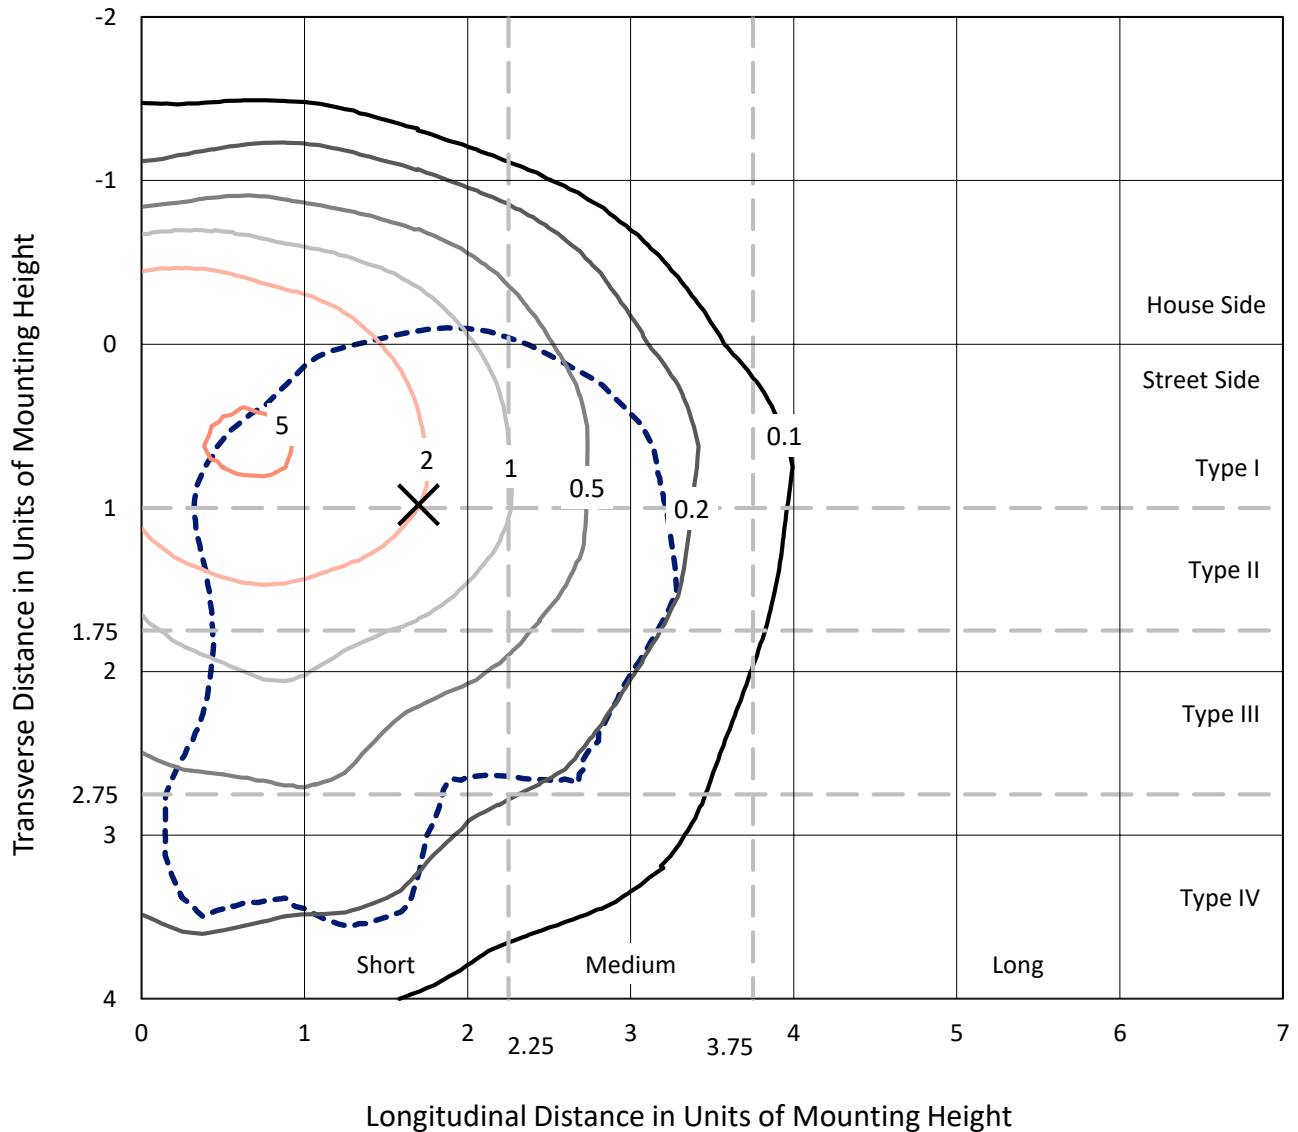

REPORT NUMBER: P145938
CATALOG NUMBER: OVH-E01-LED-E-U-SLL-8030

Iso-Footcandle Lines of Horizontal Illumination

✕ Max cd
- - - 1/2 Max cd

Based on 10 foot mounting height. Maximum calculated value = 5.7 fc
Type IV - Short - Non-Cutoff